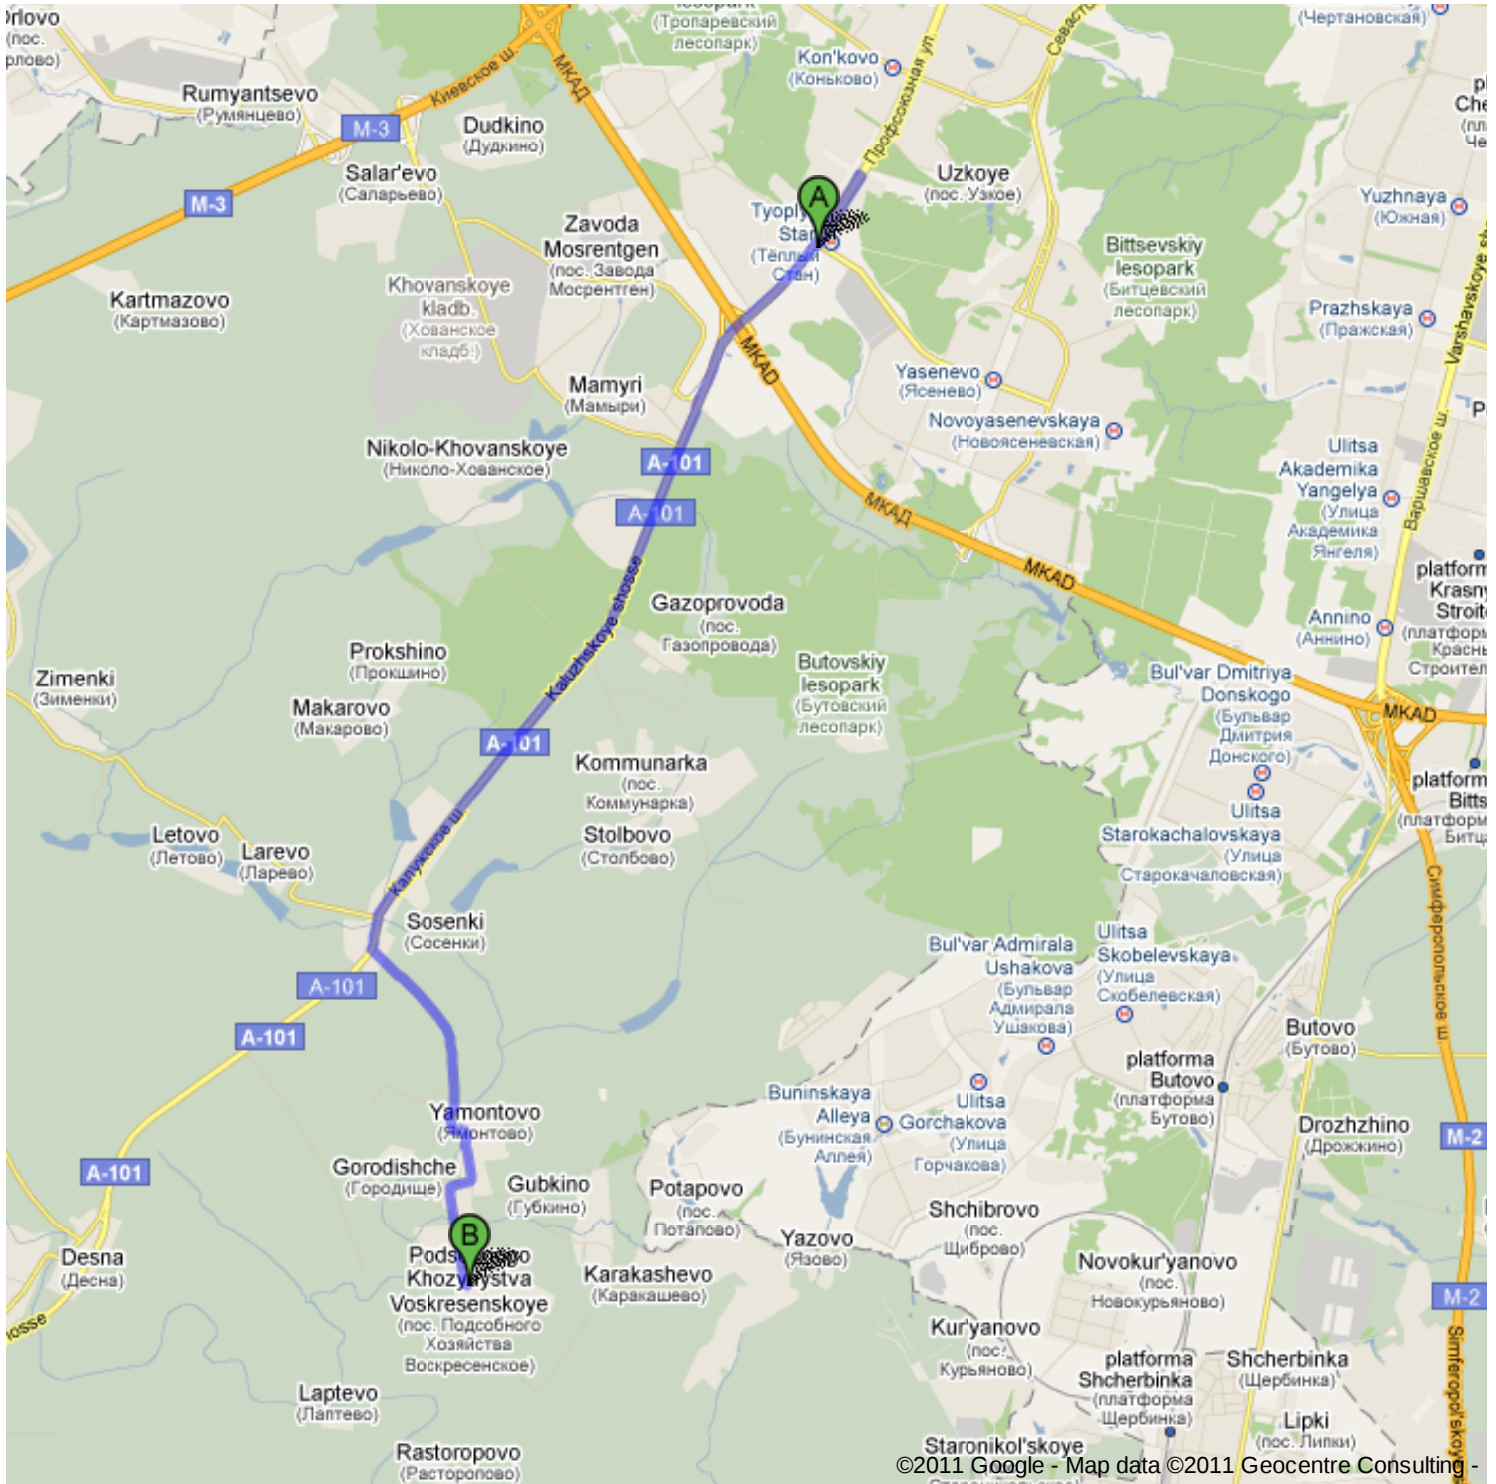

Save trees. Go green!

Download Google Maps on your phone at [google.com/gmm](http://google.com/gmm)

 ул. Профсоюзная

---

1. Head **northeast** on **ул. Профсоюзная** toward **просп. Новоясеневский** go 850 m  
About 2 mins total 850 m

 2. Make a U-turn go 2.0 km  
About 4 mins total 2.8 km

3. Continue onto **ш. Калужское** go 7.5 km  
About 7 mins total 10.3 km

 4. Turn left go 2.8 km  
About 6 mins total 13.1 km

 5. Turn right go 1.2 km  
About 1 min total 14.4 km

 Unknown road

---

These directions are for planning purposes only. You may find that construction projects, traffic, weather, or other events may cause conditions to differ from the map results, and you should plan your route accordingly. You must obey all signs or notices regarding your route.

Map data ©2011 Geocentre Consulting